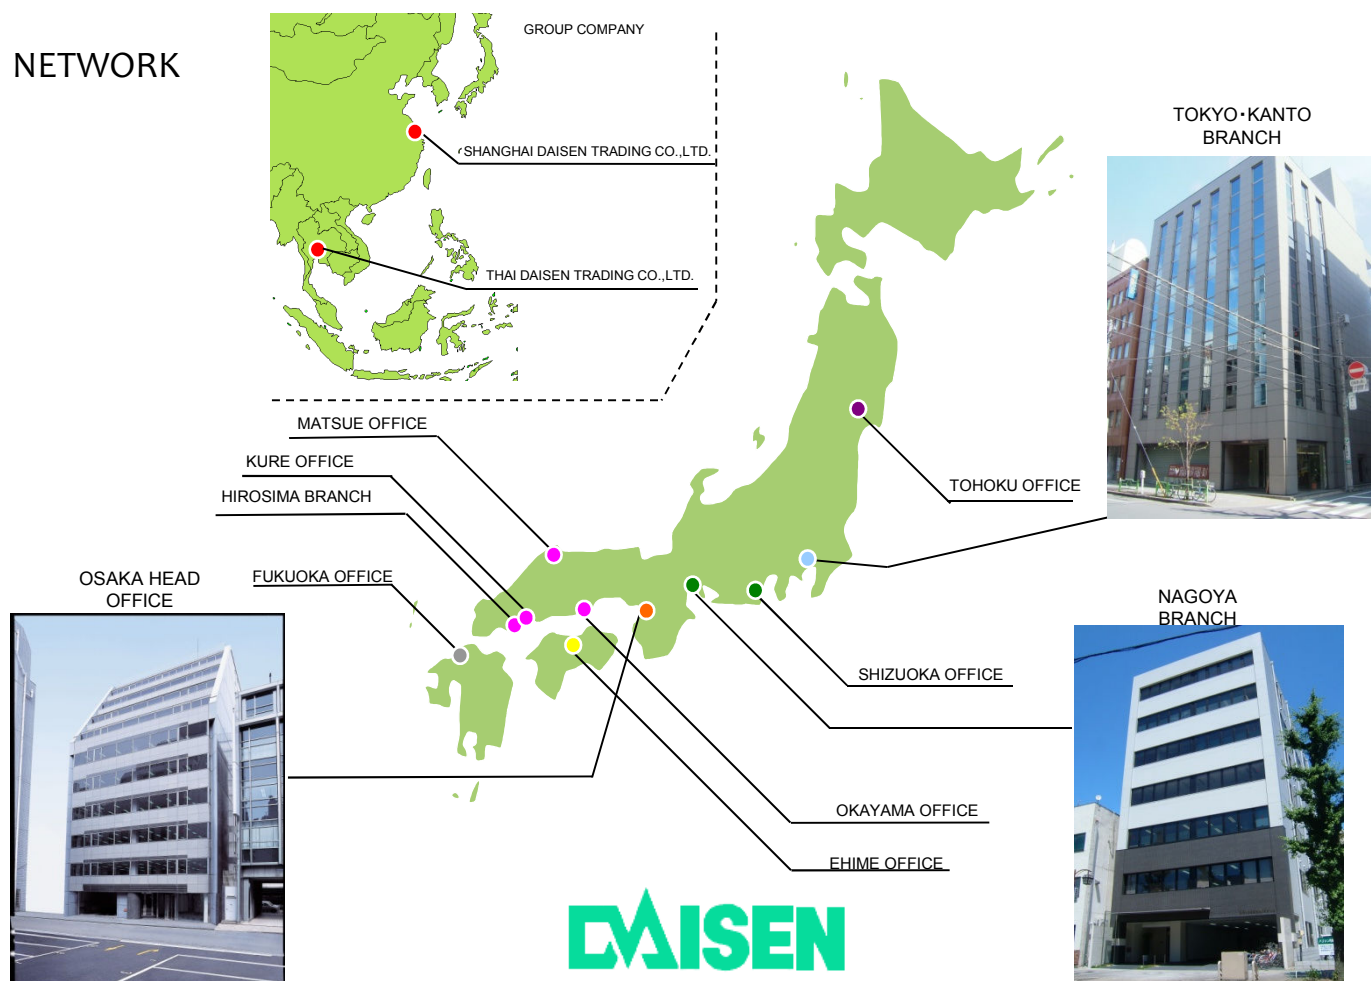

## COMPANY PROFILE

COMPANY NAME	<b>DAISENSANGYO CO.,LTD.</b>
HEAD OFFICE	<b>2-1-10,IMABASHI ,CHUO-KU,OSAKA-SHI,OSAKA,JAPAN</b>
PRESIDENT	<b>MASAYORI YOKOYAMA</b>
FOUNDED	<b>1831</b>
ESTABLISHED	<b>APRIL 10,1935</b>
CAPITAL	<b>JPY 264 MILLION(AS OF MAR.31.2014)</b>
EMPLOYEES	<b>133 (AS OF MAR.31.2014)</b>
MAIN BANK	<b>MIZUHO • TOKYO - MITSUBISHI UFJ • RISONA • SUMITOMO MITSUI</b>
SALES	<b>JPY 39,902 MILLION (2013)</b>
CONTACT	<b>OVERSEAS DIVISION TEL+81-6-6220-1128 FAX+81-6-6220-1107</b>

HOME PAGE ADDRESS <http://www.daisensangyo.co.jp/>

## NETWORK